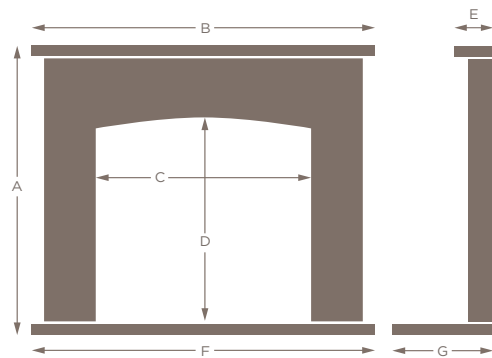

Dimension:	Standard size:	Maximum size:	Minimum size:
A	42.75" (108.5cm)	45.75" (116cm)	36.75" (93.5cm)
B	48" (122cm)	54" (137cm)	42" (106.75cm)
C	31.5" (80cm)	37.5" (95.25cm)	25.5" (64.75cm)
D	32" (81.5cm)	35" (89cm)	26" (66cm)
E	7.5" (19cm)	n/a	n/a
F	48" (122cm)	60" (152.5cm)	42" (106.75cm)
G	15" (38cm)	20" (51cm)	7.5" (19cm)

Dimension:	48" model:	51" model:	54" model:	
A	38.5" (98cm)	42" (107cm)	42" (107cm)	Max. hearth size 60" (152.5cm) x 20" (51cm) on all three models
B	48" (122cm)	51" (129.5cm)	54" (137cm)	
C	26" (66cm)	29" (73.5cm)	32" (81cm)	
D	27" (68.5cm)	29" (73.5cm)	29" (73.5cm)	
E	8.25" (21cm)	8.25" (21cm)	8.25" (21cm)	
F	48" (122cm)	51" (129.5cm)	54" (137cm)	
G	15" (38cm)	15" (38cm)	15" (38cm)	

Dimension:	Standard size:	Maximum size:	Minimum size:
A	44" (112cm)	47" (119.5cm)	40" (101.5cm)
B	51" (129.5cm)	54" (137cm)	48" (122cm)
C	32" (81cm)		
D	31" (79cm)		
E	5.75" (14.5cm)	n/a	n/a
F	51" (129.5cm)	60" (152.5cm)	48" (122cm)
G	15" (38cm)	20" (51cm)	5.75" (14.5cm)