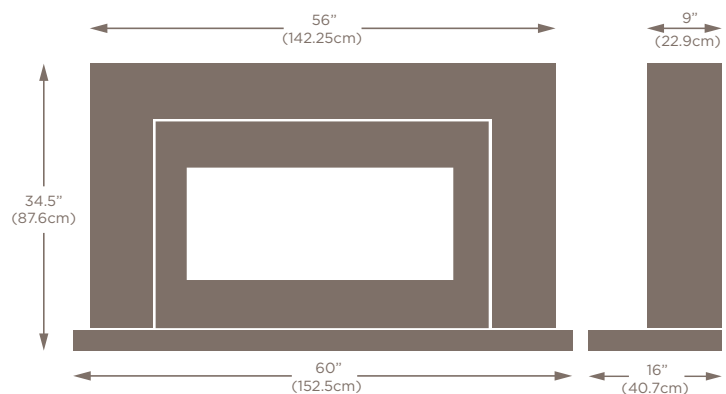

BROXBOURNE

- Fireplace shown in Oriental White marble
- Available in all six marble colours
- Fire shown is the Infinity 4D Ecoflame 890e by Charlton & Jenrick
- Available to suit most other electric fire brands
- Sizes may vary depending on fire choice