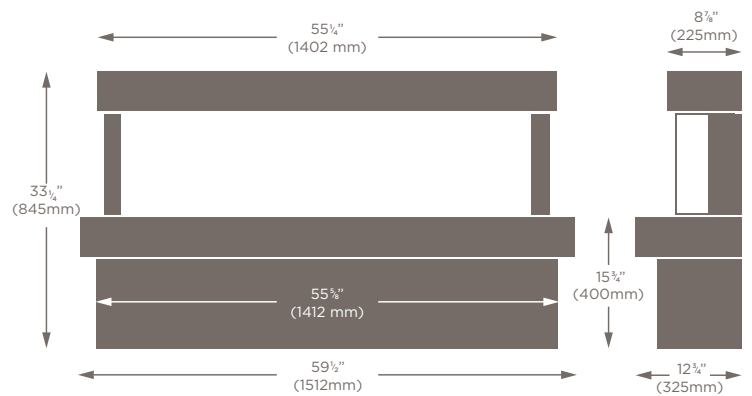

TRAFALGAR

- Fireplace shown in Polar White marble
- Available in all eight marble colours
- Fire shown is the Celsi Commodus S1250 (also available to suit Celsi Commodus S1000 & S1600)
- Available to suit most electric fire brands
- Sizes may vary depending on fire choice