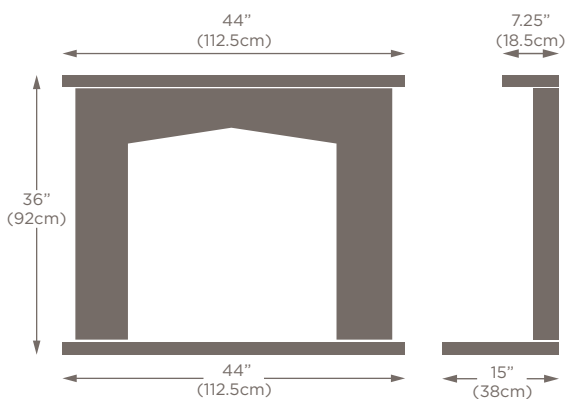

Fireplace shown in Marfil marble with a Standard Convector fire