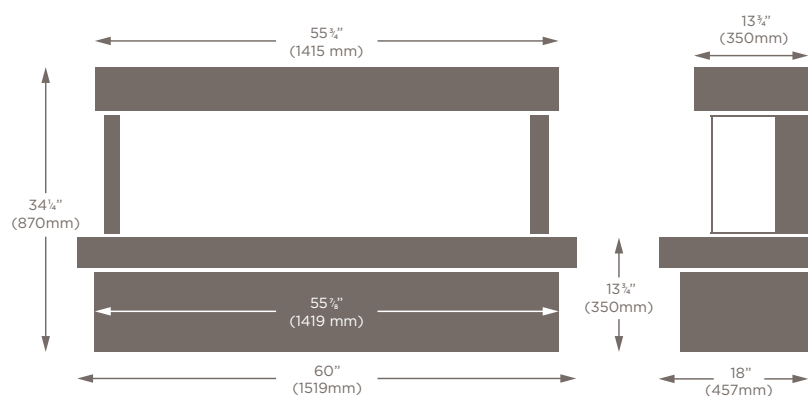

STRATFORD

- Fireplace shown in Vanilla marble
- Available in all eight marble colours
- Fire shown is the Celsi DLX 1250 electric (also available to suit Celsi DLX 1600 & DLX 1000)
- Available to suit most electric fire brands
- Sizes may vary depending on fire choice