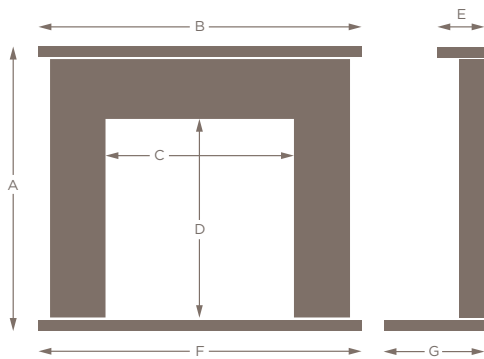

Fireplace shown in Oriental White marble with a Giorgioni marble band and a Big Screen fire opening

Dimension:	48" model:	51" model:	54" model:	
A	38.5" (98cm)	42" (107cm)	42" (107cm)	Max. hearth size 60" (152.5cm) x 20" (51cm) on all three models
B	48" (122cm)	51" (129.5cm)	54" (137cm)	
C	26" (66cm)	29" (73.5cm)	32" (81cm)	
D	27" (68.5cm)	29" (73.5cm)	29" (73.5cm)	
E	8.25" (21cm)	8.25" (21cm)	8.25" (21cm)	
F	48" (122cm)	51" (129.5cm)	54" (137cm)	
G	15" (38cm)	15" (38cm)	15" (38cm)	

# WANDSWORTH

Please see the options page for full details of colour and opening variations.

Dimension:	Standard size:	Maximum size:	Minimum size:
A	42.25" (107cm)	46.25" (117.5cm)	38.25" (97cm)
B	48" (122cm)	54" (137cm)	46" (117cm)
C	28" (71cm)	34" (86.5cm)	25" (63.5cm)
D	29.5" (75cm)	33.5" (85cm)	25.5" (64.75cm)
E	7" (18cm)	n/a	n/a
F	48" (122cm)	60" (152.5cm)	46" (117cm)
G	15" (38cm)	18" (46cm)	7" (18cm)