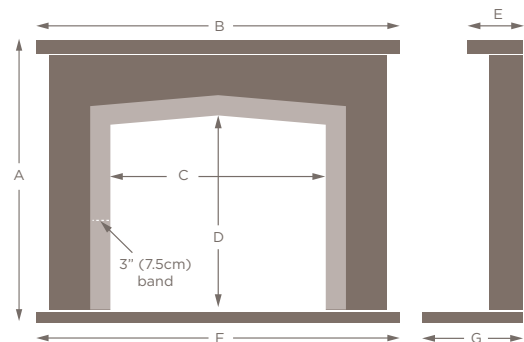

# RAINHAM

- SC
- CH
- BS
- LM

Please see the options page for full details of colour and opening variations.

Fireplace shown in Vanilla marble with a Big Screen fire opening

Dimension:	Standard size:	Maximum size:	Minimum size:
A	43.25" (110cm)	47" (119.5cm)	40" (101.5cm)
B	51" (129.5cm)	54" (137cm)	46" (117cm)
C	30" (76cm)	33" (84cm)	25" (63.5cm)
D	31" (79cm)	34.75" (88.25cm)	27.75" (70.5cm)
E	7.25" (18.5cm)	n/a	n/a
F	51" (129.5cm)	60" (152.5cm)	46" (117cm)
G	15" (38cm)	18" (46cm)	7.25" (18.5cm)

Dimension:	Standard size:	Maximum size:	Minimum size:
A	45.25" (115cm)	48" (122cm)	41" (104cm)
B	51" (129.5cm)	54" (137cm)	47" (119.5cm)
C	29" (73.5cm)	32" (81.25cm)	25" (63.5cm)
D	31" (79cm)	33.75" (85.75cm)	26.75" (68cm)
E	7.5" (19cm)	n/a	n/a
F	51" (129.5cm)	60" (152.5cm)	47" (119.5cm)
G	15" (38cm)	18" (46cm)	7.5" (19cm)

Fireplace shown in Oriental White marble with a Giorgioni marble band and a Big Screen fire opening

Dimension:	48" model:	51" model:	54" model:	
A	38.5" (98cm)	42" (107cm)	42" (107cm)	Max. hearth size 60" (152.5cm) x 20" (51cm) on all three models
B	48" (122cm)	51" (129.5cm)	54" (137cm)	
C	26" (66cm)	29" (73.5cm)	32" (81cm)	
D	27" (68.5cm)	29" (73.5cm)	29" (73.5cm)	
E	8.25" (21cm)	8.25" (21cm)	8.25" (21cm)	
F	48" (122cm)	51" (129.5cm)	54" (137cm)	
G	15" (38cm)	15" (38cm)	15" (38cm)	

# WANDSWORTH

Please see the options page for full details of colour and opening variations.

Dimension:	Standard size:	Maximum size:	Minimum size:
A	42.25" (107cm)	46.25" (117.5cm)	38.25" (97cm)
B	48" (122cm)	54" (137cm)	46" (117cm)
C	28" (71cm)	34" (86.5cm)	25" (63.5cm)
D	29.5" (75cm)	33.5" (85cm)	25.5" (64.75cm)
E	7" (18cm)	n/a	n/a
F	48" (122cm)	60" (152.5cm)	46" (117cm)
G	15" (38cm)	18" (46cm)	7" (18cm)