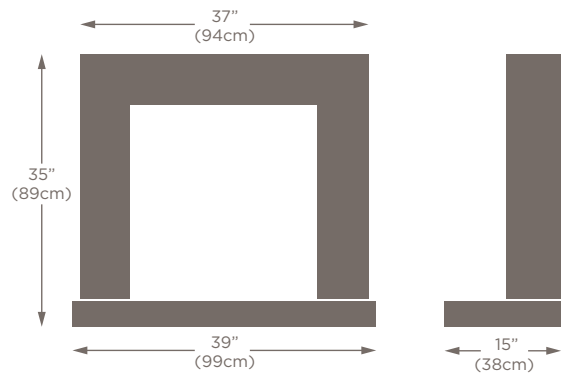

BANWELL

SC Please see the options page for full details of colour and opening variations.