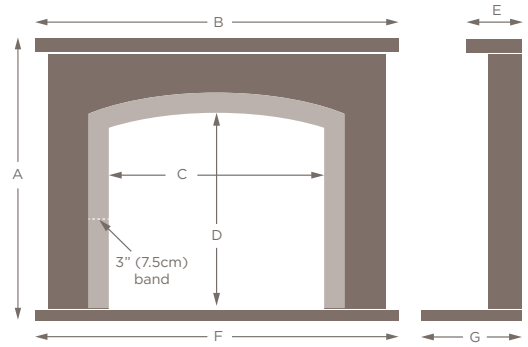

Dimension:	Standard size:	Maximum size:	Minimum size:
A	42.75" (108.5cm)	45.75" (116cm)	36.75" (93.5cm)
B	48" (122cm)	54" (137cm)	42" (106.75cm)
C	31.5" (80cm)	37.5" (95.25cm)	25.5" (64.75cm)
D	32" (81.5cm)	35" (89cm)	26" (66cm)
E	7.5" (19cm)	n/a	n/a
F	48" (122cm)	60" (152.5cm)	42" (106.75cm)
G	15" (38cm)	20" (51cm)	7.5" (19cm)

Dimension:	48" model:	51" model:	54" model:	
A	38.5" (98cm)	42" (107cm)	42" (107cm)	Max. hearth size 60" (152.5cm) x 20" (51cm) on all three models
B	48" (122cm)	51" (129.5cm)	54" (137cm)	
C	26" (66cm)	29" (73.5cm)	32" (81cm)	
D	27" (68.5cm)	29" (73.5cm)	29" (73.5cm)	
E	8.25" (21cm)	8.25" (21cm)	8.25" (21cm)	
F	48" (122cm)	51" (129.5cm)	54" (137cm)	
G	15" (38cm)	15" (38cm)	15" (38cm)	