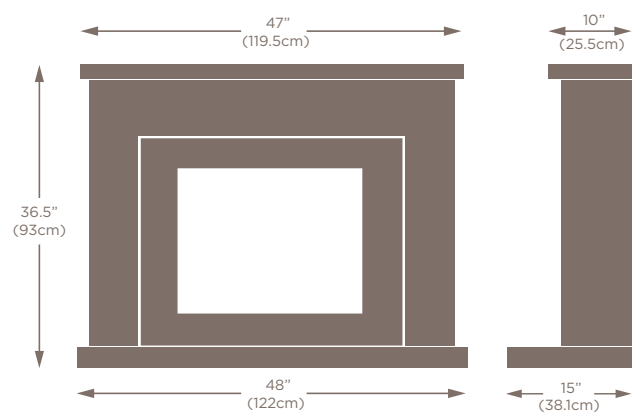

HATFIELD

- Fireplace shown in Oriental White marbe
- Available in all six marble colours
- Fire shown is the Celsi DLX 600 electric
- Available to suit most other electric fire brands
- Sizes may vary depending on fire choice