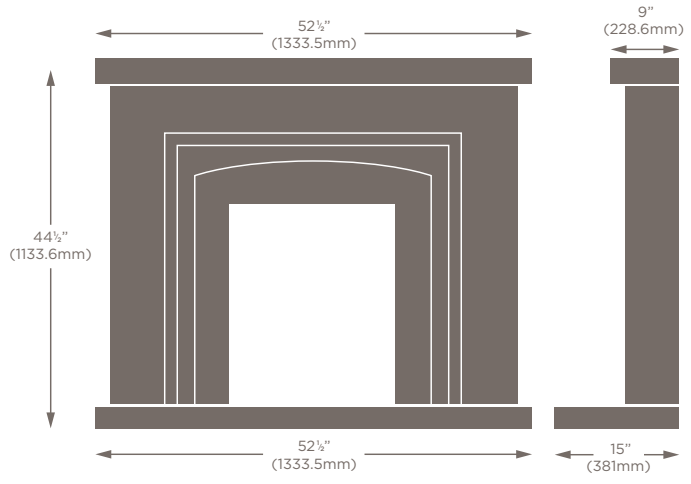

CAMBERWELL

- Fireplace shown in Oriental White marble with Giorgioni inlays
- Available in all eight marble colours
- Available with inlays in either Giorgioni marble or Irini Quartz
- Fire shown is the Celsi Autograph Inset electric
- 3" rebate as standard for flat wall fix - 1" also available
- Available to suit most electric fire brands

CAMBERWELL