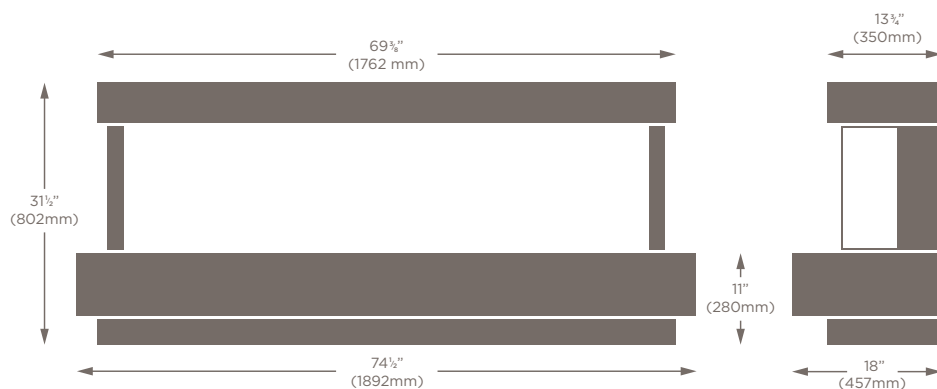

GREENWICH

- Fireplace shown in Oriental White marble with Giorgioni
- Available in all eight marble colours
- Fire shown is the Celsi DLX 1600 electric (also available to suit Celsi DLX 1250 & DLX 1000)
- Available to suit most electric fire brands
- Sizes may vary depending on fire choice