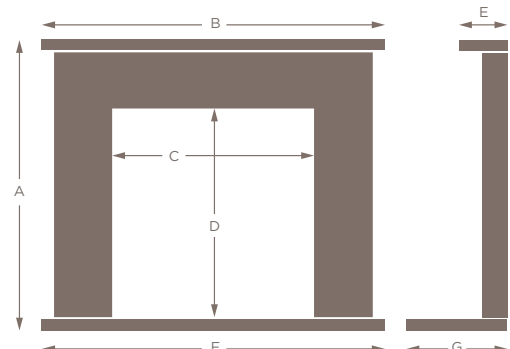

# RAINHAM

- SC
- CH
- BS
- LM

Please see the options page for full details of colour and opening variations.

Fireplace shown in Vanilla marble with a Big Screen fire opening

Dimension:	Standard size:	Maximum size:	Minimum size:
A	43.25" (110cm)	47" (119.5cm)	40" (101.5cm)
B	51" (129.5cm)	54" (137cm)	46" (117cm)
C	30" (76cm)	33" (84cm)	25" (63.5cm)
D	31" (79cm)	34.75" (88.25cm)	27.75" (70.5cm)
E	7.25" (18.5cm)	n/a	n/a
F	51" (129.5cm)	60" (152.5cm)	46" (117cm)
G	15" (38cm)	18" (46cm)	7.25" (18.5cm)