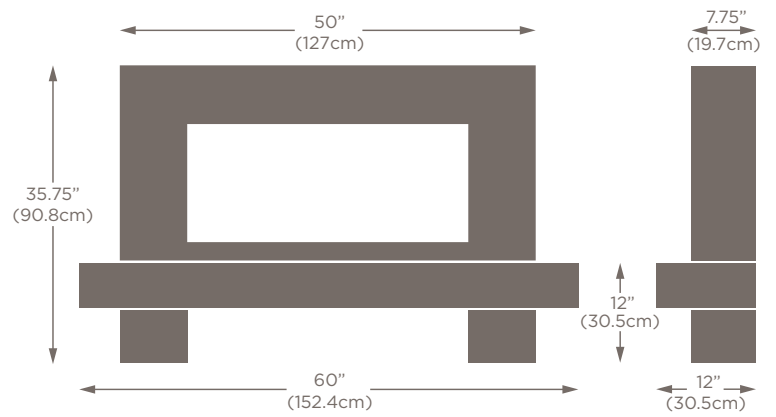

RIPLEY

- Fireplace shown in Oriental White marble
- Available in all six marble colours
- Fire shown is the Infinity 4D Ecoflame 920e by Charlton & Jenrick
- Available to suit most other electric fire brands
- Sizes may vary depending on fire choice