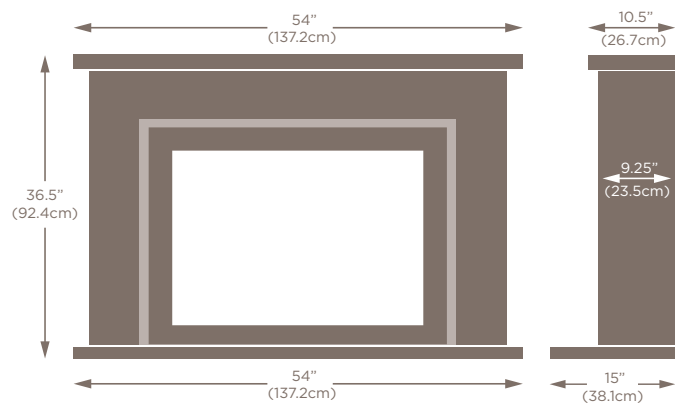

TADWORTH

- Fireplace shown in Oriental White marble with a Giorgioni grey band
- Also available all in one colour and all six marble variations
- Fire shown is the Infinity 4D Ecoflame 790e by Charlton & Jenrick
- Available to suit most other electric fire brands
- Sizes may vary depending on fire choice