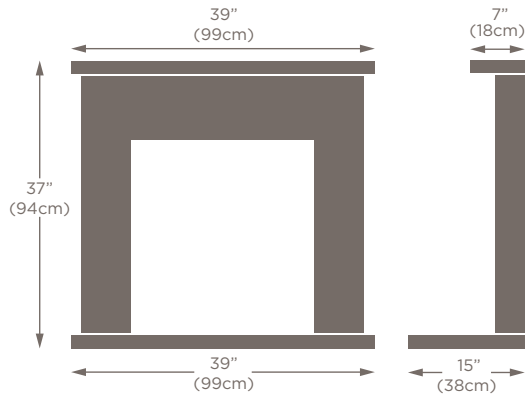

SHIPHAM

SC Please see the options page for full details of colour and opening variations.

Fireplace shown in Vanilla marble with a Standard Convector fire

WRINGTON

SC Please see the options page for full details of colour and opening variations.