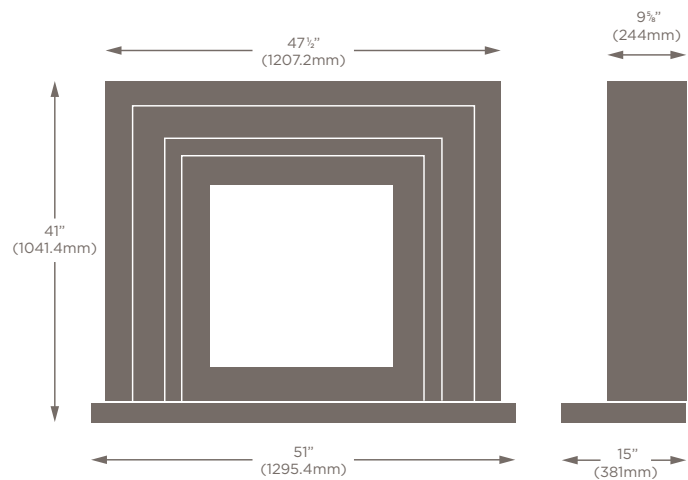

WESTMINSTER

- Fireplace shown in Oriental White marble with Irini Quartz inlays
- Available in all eight marble colours
- Available with inlays in either Giorgioni marble or Irini Quartz
- Fire shown is the Celsi DLX 600 XT electric
- Available to suit most electric fire brands
- Sizes may vary depending on fire choice