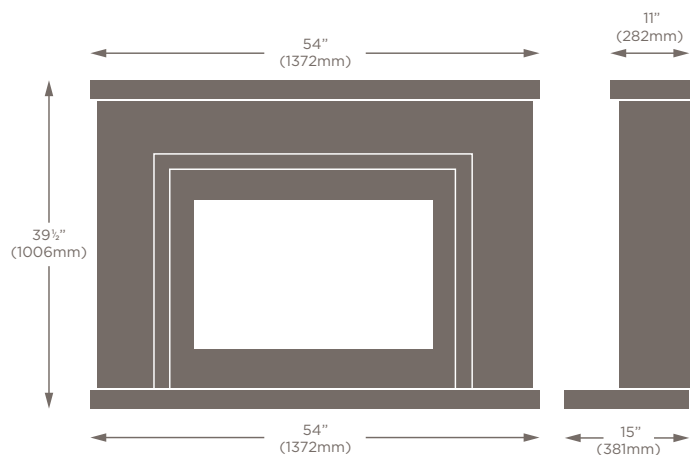

KNIGHTSBRIDGE

- Fireplace shown in Oriental White marble with Irini Quartz inlays
- Available in all eight marble colours
- Available with inlays in either Giorgioni marble or Irini Quartz
- Fire shown is the Celsi DLX 750 electric
- Available to suit most electric fire brands
- Sizes may vary depending on fire choice