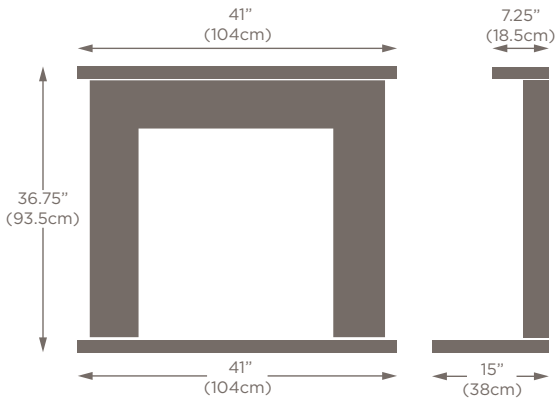

AXBRIDGE

SC Please see the options page for full details of colour and opening variations.