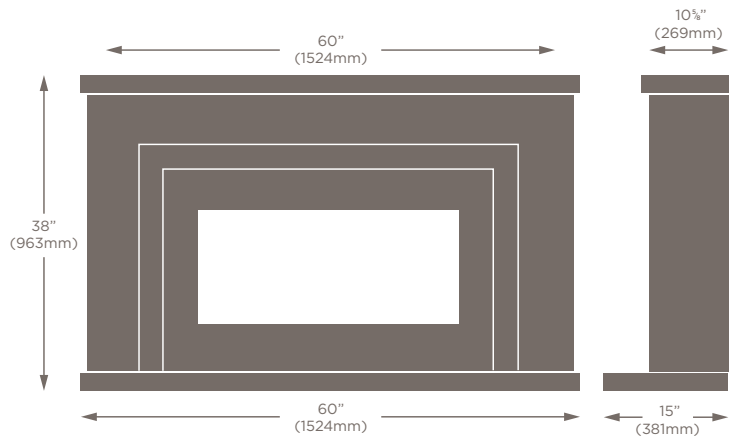

KENSINGTON

- Fireplace shown in Oriental White marble with Irini Quartz inlays
- Available in all eight marble colours
- Available with inlays in either Giorgioni marble or Irini Quartz
- Fire shown is the Celsi VR Elite electric
- Available to suit most electric fire brands
- Sizes may vary depending on fire choice