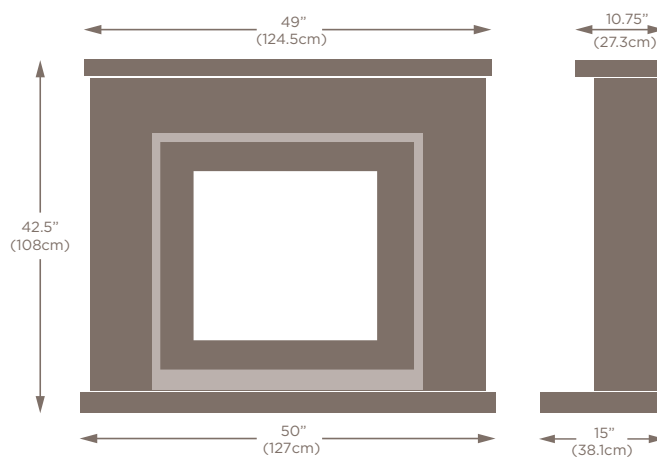

BRENTWOOD

- Fireplace shown in Oriental White marble with a Giorgioni grey band
- Also available all in one colour and all six marble variations
- Fire shown is the Celsi DLX 600XT
- Available to suit most other electric fire brands
- Sizes may vary depending on fire choice