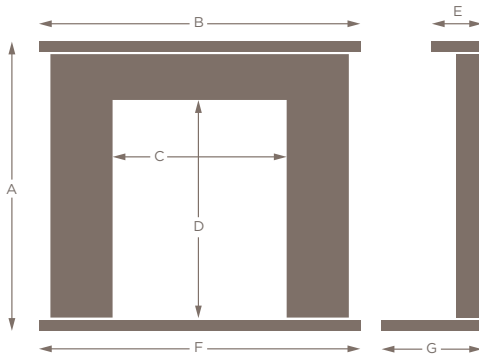

Dimension:	Standard size:	Maximum size:	Minimum size:
A	44.5" (113cm)	47" (119.5cm)	40" (101.5cm)
B	48" (122cm)	48" (122cm)	46" (117cm)
C	32" (81cm)	32" (81.25cm)	30" (76.25cm)
D	33" (84cm)	35.5" (90cm)	28.5" (72.5cm)
E	7.5" (19cm)	n/a	n/a
F	48" (122cm)	60" (152.5cm)	46" (117cm)
G	15" (38cm)	20" (51cm)	7.5" (19cm)

# KINGSTON

SC BS LM

Please see the options page for full details of colour and opening variations.

Dimension:	Standard size:	Maximum size:	Minimum size:
A	43.25" (110cm)	47.25" (120cm)	39.25" (99.75cm)
B	48" (122cm)	54" (137cm)	47" (119.5cm)
C	26" (66cm)	32" (81.25cm)	25" (63.5cm)
D	32.5" (82.5cm)	36.5" (92.75cm)	28.5" (72.5cm)
E	7.5" (19cm)	n/a	n/a
F	48" (122cm)	60" (152.5cm)	47" (119.5cm)
G	15" (38cm)	18" (46cm)	7.5" (19cm)