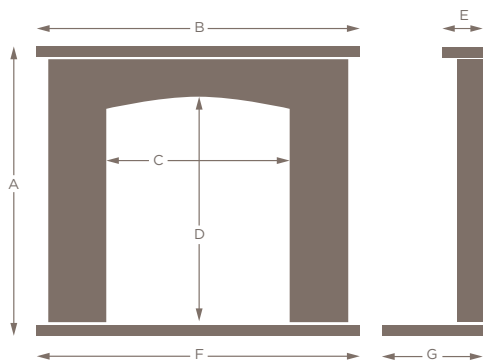

# ASHFORD

Please see the options page for full details of colour and opening variations.

Dimension:	Standard size:	Maximum size:	Minimum size:
A	43" (109cm)	46" (117cm)	39" (99cm)
B	48" (122cm)	48" (122cm)	46" (117cm)
C	27.25" (69cm)	SIZE OF OPENING IS FIXED	
D	33.5" (85cm)	n/a	
E	6" (15cm)	n/a	
F	48" (122cm)	60" (152.5cm)	46" (117cm)
G	15" (38cm)	18" (46cm)	6" (15cm)