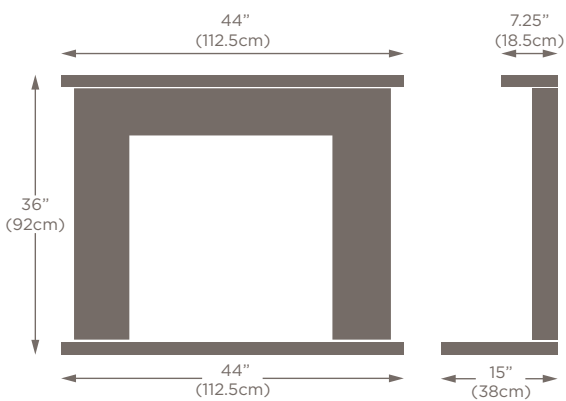

HUTTON

SC Please see the options page for full details of colour and opening variations.