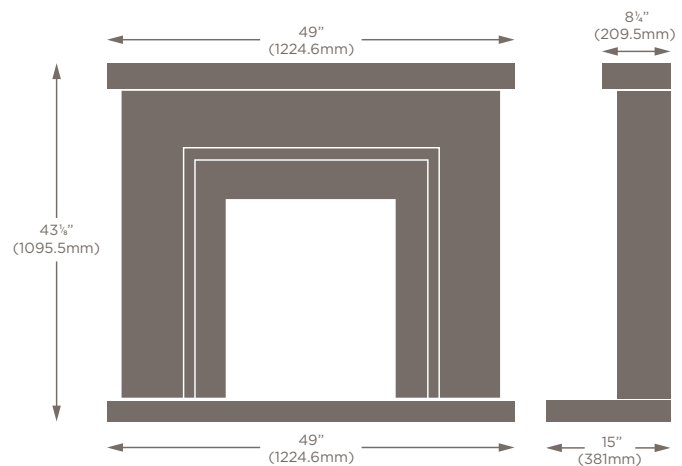

FINSBURY

- Fireplace shown in Vanilla marble
- Available in all eight marble colours
- Available with inlays in either Giorgioni marble or Irini Quartz
- Fire shown is the Celsi Autograph Inset electric
- 3" rebate as standard for flat wall fix - 1" also available
- Available to suit most electric fire brands