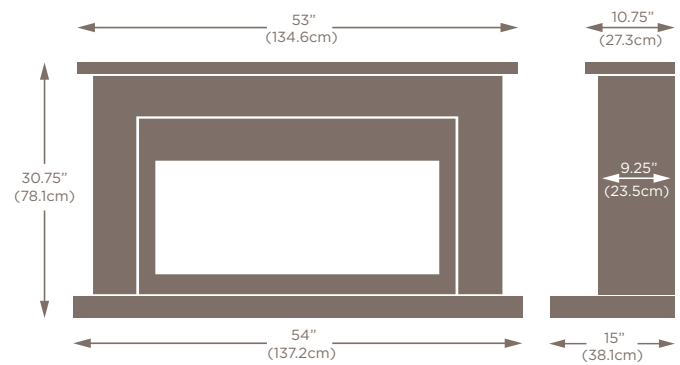

SWANLEY

- Fireplace shown in Oriental White marble with a Giorgioni grey upstand
- Also available all in one colour and all six marble variations
- Fire shown is the Infinity 4D Ecoflame 920e by Charlton & Jenrick
- Available to suit most electric fire brands
- Sizes may vary depending on fire choice