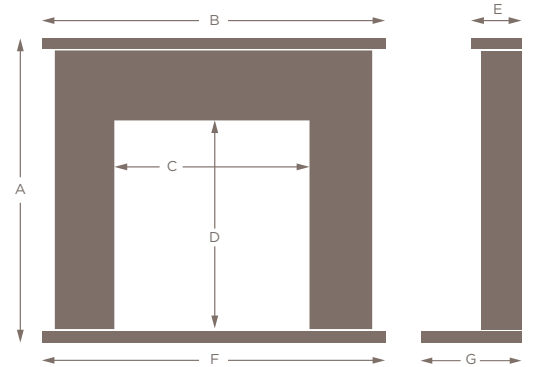

# RAINHAM

- SC
- CH
- BS
- LM

Please see the options page for full details of colour and opening variations.

Fireplace shown in Vanilla marble with a Big Screen fire opening

Dimension:	Standard size:	Maximum size:	Minimum size:
A	43.25" (110cm)	47" (119.5cm)	40" (101.5cm)
B	51" (129.5cm)	54" (137cm)	46" (117cm)
C	30" (76cm)	33" (84cm)	25" (63.5cm)
D	31" (79cm)	34.75" (88.25cm)	27.75" (70.5cm)
E	7.25" (18.5cm)	n/a	n/a
F	51" (129.5cm)	60" (152.5cm)	46" (117cm)
G	15" (38cm)	18" (46cm)	7.25" (18.5cm)

Dimension:	Standard size:	Maximum size:	Minimum size:
A	45.25" (115cm)	48" (122cm)	41" (104cm)
B	51" (129.5cm)	54" (137cm)	47" (119.5cm)
C	29" (73.5cm)	32" (81.25cm)	25" (63.5cm)
D	31" (79cm)	33.75" (85.75cm)	26.75" (68cm)
E	7.5" (19cm)	n/a	n/a
F	51" (129.5cm)	60" (152.5cm)	47" (119.5cm)
G	15" (38cm)	18" (46cm)	7.5" (19cm)