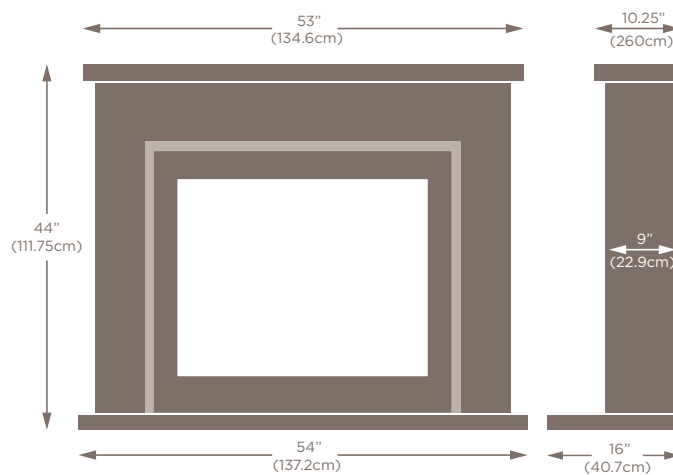

WILLESDEN

- Fireplace shown in Oriental White marble with a Giorgioni grey band
- Also available all in one colour and all six marble variations
- Fire shown is the Celsi DLX 600XT electric
- Available to suit most other electric fire brands
- Sizes may vary depending on fire choice