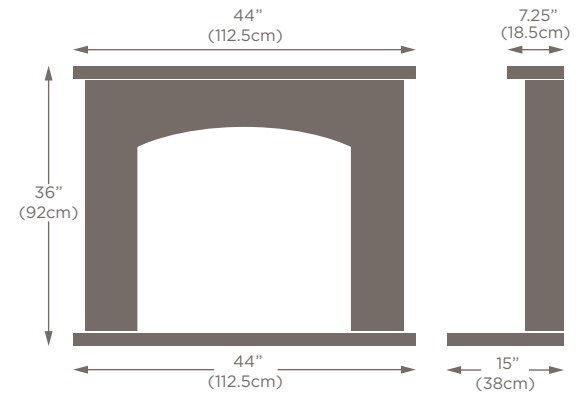

Fireplace shown in Oriental White & Grey marble with a Standard Convector fire

YATTON

SC Please see the options page for full details of colour and opening variations.